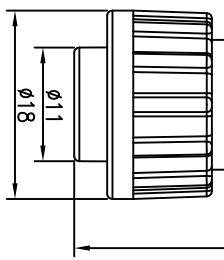

REV.	ECN NO. OR DESCRIPTION	REVISED	DATE
A	PDR NO.:T100826-5B	LILY	2010.09.16