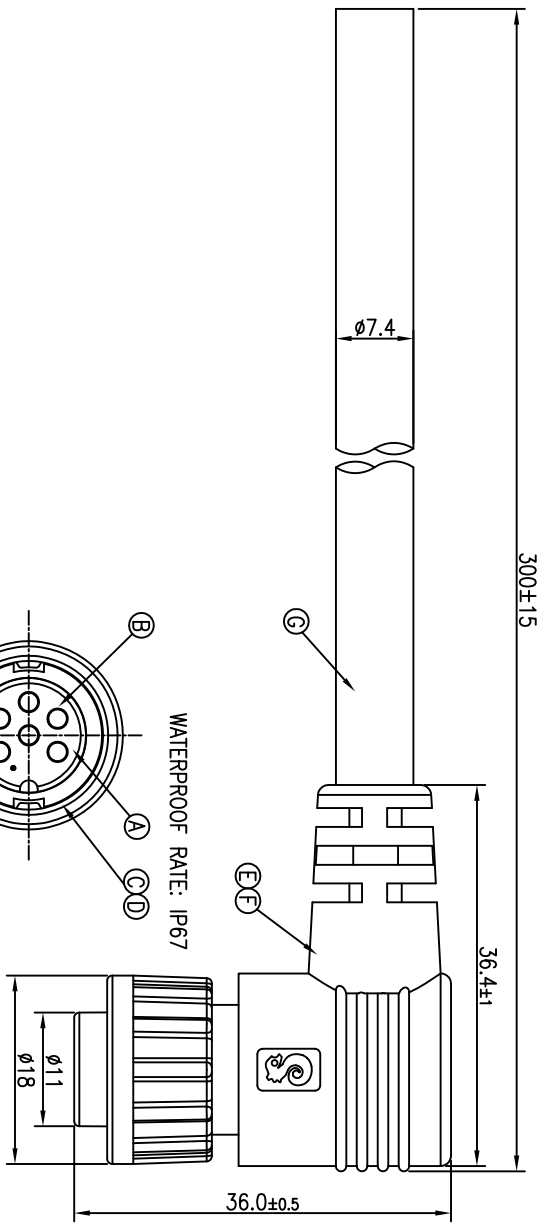

REV.	ECN NO. OR DESCRIPTION	REVISED	DATE
A	PDR NO.:T100826-5B	LILY	2010.09.16

6	DRAIN	
	WHITE	
5	BLUE	
4	GREEN	
3	YELLOW	
2	RED	
1	BLACK	
CONN.1		WIRE COLOR
CONN.1		PIN OUT

1. NOTES:
1. WATERPROOF RATE: IP67
    IP67: IMMersed IN 1M WATER FOR 30 MINUTES
  2. CURRENT RATING: 5A
  3. SPECIFICATIONS:SEE "CIRCULAR SERIES SPECIFICATIONS".
  4. TO CONFORM TO SINGATRON HAZARDOUS SUBSTANCE FREE SPEC.
  5. GREEN PRODUCT IDENTIFICATION LABEL ON PACKAGING: GR PASS

G	CABLE	1	UL2464 24AWG*6C+ AI/MV+D+B OD=07.4 (UV RESISTANT)	BLACK(PVC JACKET)
F	INNER MOLD	1	TPU	NATURAL
E	OVER MOLD	1	PVC	BLACK
D	O-RING	1	EPDM	BLACK
C	LOCK NUT	1	NYLON+33%GF	BLACK
B	FEMALE PIN	6	Phosphor Bronze	6u" GOLD PLATING OVER NICKEL PLATING
A	BODY	1	NYLON+33%GF	BLACK
NO	DESCRIPTION	QTY	MATERIAL	PLATING & COLOR

UNLESS OTHERWISE SPECIFIED TOLERANCES

DECIMALS: ANGLES:

X :±0.5 X :±2°
X.X :±0.3 X.X :±1'
X.XX :±0.2

Singatron Enterprise Co., Ltd.
信音企業股份有限公司

CIRCULAR STANDARD SIZE (90° IP67)
FEMALE CONN. FEMALE PIN 6 PIN(S) LOCK TYPE
PART NO. 2CT13010-W06305

DWN	LILY	SCALE 2:1	UNIT: mm	
CHKD	Steve	SIZE: A3	SHEET: 1 OF 1	REV: A
APVD	Max	CUSTOMER COPY