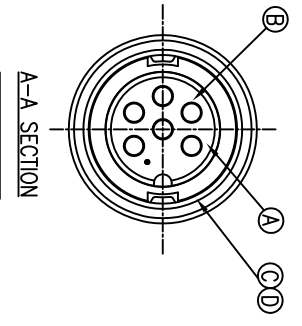

REV.	ECN NO. OR DESCRIPTION	REVISED	DATE
A	PDR NO.:T100826-5B	LILY	2010.09.16