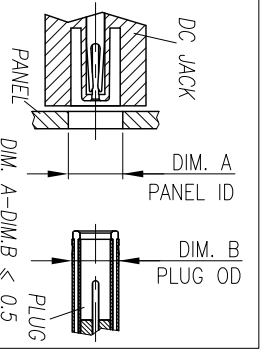

Singatron Enterprise Co., Ltd.
信晉企業股份有限公司

PART NO.2DW3089-018114F

SCALE:--

UNIT: mm

SIZE: A3

SHEET: 1 OF 1

REV: A

CUSTOMER COPY