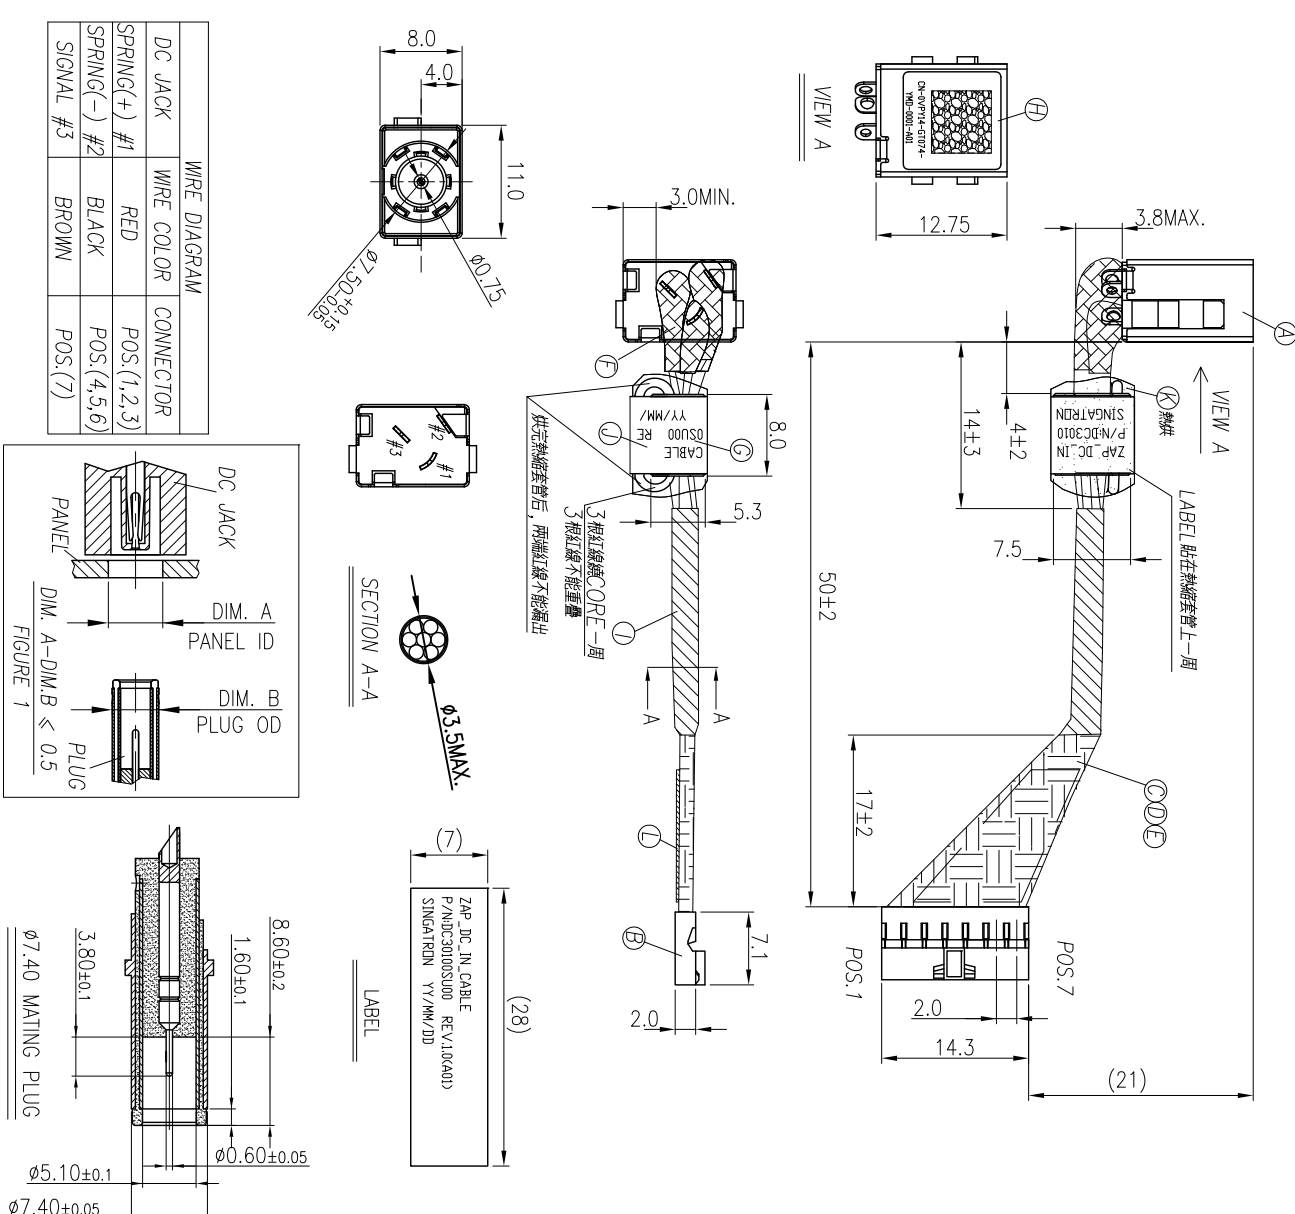

REV.	ECN NO OR DESCRIPTION	REVISED	DATE
A	PDR NO:T140107-4A	Springwu	2015.3.10

- SPECIFICATIONS:
- 1.ELECTRICAL CHARACTERISTICS:
- 1-1.RATING:20V 7A.
 - 1-2.CONTACT RESISTANCE:30mΩ MAX.(INITIAL)
 - 1-3.DIELECTRIC WITHSTANDING VOLTAGE:500V AC FOR ONE MINUTE.
 - 1-4.INSULATION RESISTANCE:100M MIN. MEASURED BY 500V DC.
- 2.MECHANICAL CHARACTERISTICS:
- 2-1. INSERTION/WITHDRAWAL FORCE(BEFORE) :0.7~2.5 KGF.
 - 2-2. INSERTION/WITHDRAWAL FORCE(AFTER) : 0.6~2.5 KGF.
- 3.LIFE TEST:5000 CYCLES.
- 4.OTHER GENERAL SPEC. TO REFER "2DW3089-018114F SPEC".
- 5.TO CONFORM TO SINGATRON HAZARDOUS SUBSTANCE FREE SPEC.
- 6.HALOGEN FREE PRODUCT IDENTIFICATION MARK ON JACK:
- 7.HALOGEN FREE PRODUCT IDENTIFICATION LABEL ON PACKAGING:
- 8.THE PANEL'S ID MUST BE GREATER THAN THE PLUG'S OD WHICH MUST HAVE A DIFFERENCE OF LESS THAN OR EQUAL TO 0.5 mm.(AS SHOWN IN FIGURE 1.)

DC JACK	HOUSING	CABLE
RATING VOLTAGE(V)	20V	200V
RATING CURRENT(A)	7A	2A
WITHSTAND VOLTAGE(V/MIN.)	500V	500V
PERATION TEMPERATURE(°C)	-10~85	
INSERTION FORCE(KGF)	0.6~2.5	
WITHDRAWAL FORCE(KGF)	0.6~2.5	

L	ADHESIVE TAPE	3M 9448T L12.8W10.5	WHITE
K	HEAT SHRINK TUBE	FOLYOLFEN Ø8.0*14(125.300V)	BLACK
J	LABEL	W7*1.28	WHITE
I	ACETATE CLOTH TAPE	0.12T	BLACK
H	PPID LABEL	9.5*9.5	WHITE
G	CORE(SINCORES)	MODEL: Nimozn-600 SIZE: 7.5*5.3*8 MANUFACTURE: SINCORES ELECTRONICS(O.G.) CORP.	BLACK
F	HEAT SHRINK TUBE	FOLYOLFEN Ø3.5&Ø2.5(125.300V)	BLACK
E	WIRE	UL10064 26AWG	BROWN
D	WIRE	UL10064 26AWG	BLACK
C	WIRE	UL10064 26AWG	RED
B	CONNECTOR	TER:COPPER ALLOY	GOLD FLASH
A	DC POWER JACK	1 HSG:THERMOPLASTIC UI.94V-0	WHITE
NO	DESCRIPTION	QTY	MATERIAL
	UNLESS OTHERWISE SPECIFIED TOLERANCES		PLATING & COLOR
	DECIMALS:	ANGLES:	
X	:±0.5	X	:±2°
X.X	:±0.3	X.X	:±1°
X.XX	:±0.2		

WIRE DIAGRAM			
DC JACK	WIRE COLOR	CONNECTOR	
SPRING(+)	#1 RED	POS.(1,2,3)	
SPRING(-)	#2 BLACK	POS.(4,5,6)	
SIGNAL #3	BROWN	POS.(7)	

Singatron Enterprise Co., Ltd.
信晉企業股份有限公司

PART NO.2DW3089-018114F

SCALE:--