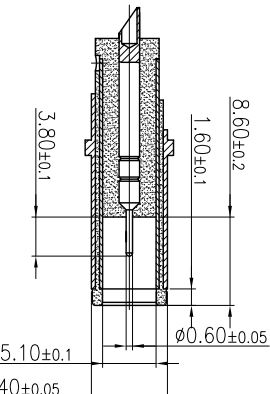

Singatron Enterprise Co., Ltd.
信晉企業股份有限公司

PART NO.2DW3089-018114F

SCALE:--

UNIT: mm

SIZE: A3

SHEET: 1 OF 1

REV: A

CUSTOMER COPY