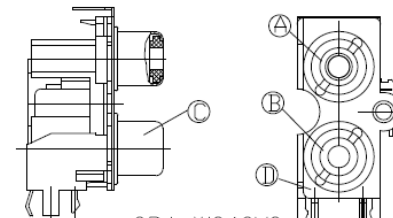

2PJ-W242V2