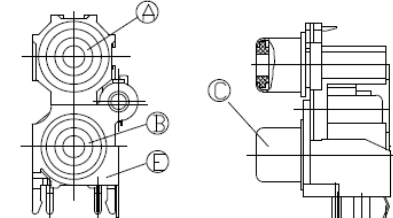

2PJ-W242V3