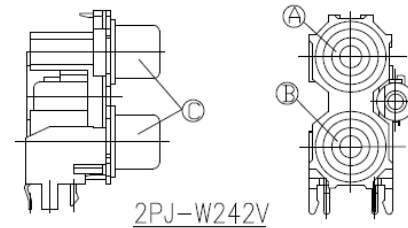

MODEL NO.	COLOR		FINISH					HOUSING												
	A	B	C	D	E	OTHER TERMINAL														
2PJ-W242 SERIES																				
2PJ-W242_-01	WHITE	RED	Cu/Sn	Cu/Sn	Cu/Sn	Cu/Sn	Cu/Sn	BLACK												
2PJ-W242_-02	BLACK	BLACK	Cu/Sn	Cu/Sn	Cu/Sn	Cu/Sn	Cu/Sn	BLACK												
2PJ-W242_-03	WHITE	RED	Au	Cu/Sn	Cu/Sn	Cu/Sn	Cu/Sn	BLACK												
2PJ-W242_-04	BLACK	RED	Cu/Sn	Cu/Sn	Cu/Sn	Cu/Sn	Cu/Sn	BLACK												
2PJ-W242_-05	RED	WHITE	Cu/Sn	Cu/Sn	Cu/Sn	Cu/Sn	Cu/Sn	BLACK												
2PJ-W242_-06	RED	WHITE	Au	Cu/Sn	Cu/Sn	Cu/Sn	Cu/Sn	BLACK												
2PJ-W242_-07	RED	WHITE	Au	Cu/Sn	Cu/Sn	Au	Cu/Sn	BLACK												
2PJ-W242_-08	RED	RED	Cu/Sn	Cu/Sn	Cu/Sn	Cu/Sn	Cu/Sn	BLACK												
2PJ-W242_-09	YELLOW	YELLOW	Cu/Sn	Cu/Sn	Cu/Sn	Cu/Sn	Cu/Sn	BLACK												
2PJ-W242_-10	WHITE	WHITE	Cu/Sn	Cu/Sn	Cu/Sn	Cu/Sn	Cu/Sn	BLACK												
2PJ-W242_-11	GREEN	GREEN	Cu/Sn	Cu/Sn	Cu/Sn	Cu/Sn	Cu/Sn	BLACK												
2PJ-W242_-12	BLACK	BLACK	Au	Cu/Sn	Cu/Sn	Cu/Sn	Cu/Sn	BLACK												
2PJ-W242_-13	RED	BLACK	Cu/Sn	Cu/Sn	Cu/Sn	Cu/Sn	Cu/Sn	BLACK												
2PJ-W242_-14	WHITE	RED	Au	Cu/Sn	Cu/Sn	Au	Cu/Sn	BLACK												
2PJ-W242_-15	YELLOW	WHITE	Cu/Sn	Cu/Sn	Cu/Sn	Cu/Sn	Cu/Sn	BLACK												
2PJ-W242_-16	YELLOW	BLACK	Cu/Sn	Cu/Sn	Cu/Sn	Cu/Sn	Cu/Sn	BLACK												
2PJ-W242_-17	WHITE	WHITE	Au	Cu/Sn	Cu/Sn	Cu/Sn	Cu/Sn	BLACK												
2PJ-W242_-18	RED	WHITE	Au	Cu/Sn	Au	Au	Cu/Sn	BLACK												
2PJ-W242_-19	BLACK	YELLOW	Cu/Sn	Cu/Sn	Cu/Sn	Cu/Sn	Cu/Sn	BLACK												
2PJ-W242_-20	BLACK	BLACK	Au	Cu/Sn	Cu/Sn	Au	Cu/Sn	BLACK												
2PJ-W242_-21	WHITE	YELLOW	Cu/Sn	Cu/Sn	Cu/Sn	Cu/Sn	Cu/Sn	BLACK												
2PJ-W242_-22	YELLOW	YELLOW	Au	Cu/Sn	Cu/Sn	Cu/Sn	Cu/Sn	BLACK												
2PJ-W242_-23	ORANGE	ORANGE	Cu/Sn	Cu/Sn	Cu/Sn	Cu/Sn	Cu/Sn	BLACK												
2PJ-W242_-24	ORANGE	RED	Cu/Sn	Cu/Sn	Cu/Sn	Cu/Sn	Cu/Sn	BLACK	APVD	LILY	DATE	3/23/2004	CAT NO.		2PJ-W242 SERIES					
2PJ-W242_-25	BLACK	RED	Cu/Sn	Cu/Sn	Cu/Sn	Cu/Sn	Cu/Sn	BLACK	CHKD	ANDY	DATE	3/23/2004	DWN NO.							
2PJ-W242_-26	RED	WHITE	Cu/Sn	Cu/Sn	Cu/Sn	Cu/Sn	BLUE	DWN	YILENG	DATE	3/23/2004	2PJ-W242								
2PJ-W242_-27	WHITE	BLACK	Cu/Sn	Cu/Sn	Cu/Sn	Cu/Sn	Cu/Sn	BLACK	SINGATRON U.S.A.				DWN NO.		1/1					
2PJ-W242_-28	BLACK	ORANGE	Cu/Sn	Cu/Sn	Cu/Sn	Cu/Sn	Cu/Sn	BLACK					2PJ-W242							

2PJ-W242V2