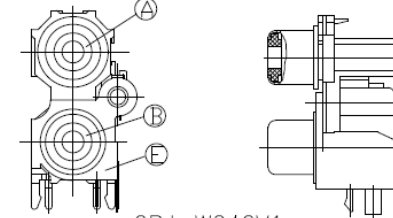

2PJ-W242V1