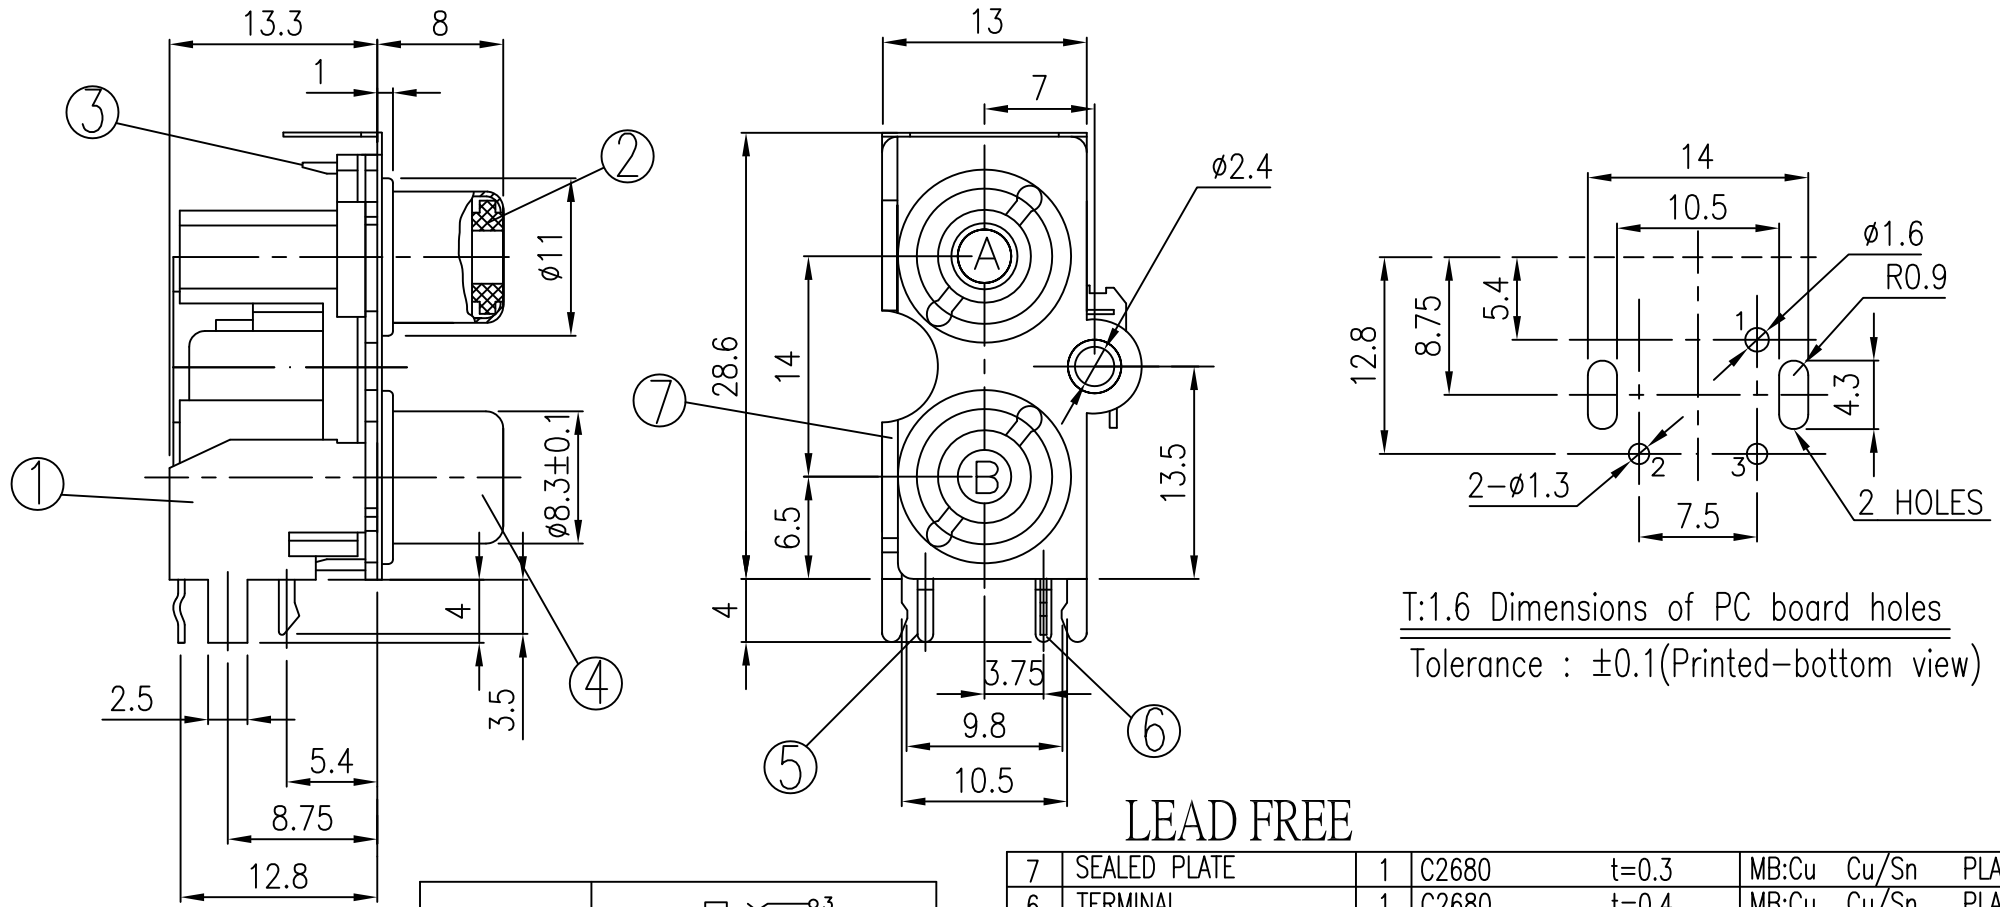

* REVISIONS				
LTR	DESCRIPTION	DATE	REVISED	APPROVED
1	替模報廢，以新模換替模故修改尺寸	2006.10.15	SPAIN	QI

T:1.6 Dimensions of PC board holes  
Tolerance :  $\pm 0.1$ (Printed-bottom view)

LEAD FREE

SCHEMATIC		
COLOR	A	
	B	

7	SEALED PLATE	1	C2680	t=0.3	MB:Cu Cu/Sn PLATED
6	TERMINAL	1	C2680	t=0.4	MB:Cu Cu/Sn PLATED
5	TERMINAL	1	C2680	t=0.4	MB:Cu Cu/Sn PLATED
4	OUTER CONTACT	1	C2680	t=0.4	MB:Cu Cu/Sn PLATED
3	COVER	1	ABS		UL-94HB(BLACK)
2	WASHER	2	PBT 4815		UL-94V0
1	HOUSING	1	PBT 4815		UL-94V0(BLACK)

LTR	PART NAME	QTY	MATERIAL	REMARK
DWN	ANDY	DATE	2005.12.13	3RD ANGLE PROJECTION
CHKD	QI	DATE	2005.12.13	
APVD	JACK	DATE	2005.12.13	
SINGATRON U.S.A.				NAME PIN JACK
				CAT. NO. 2PJ-W242V2-H
				DWN.NO. KY-242V2
				001