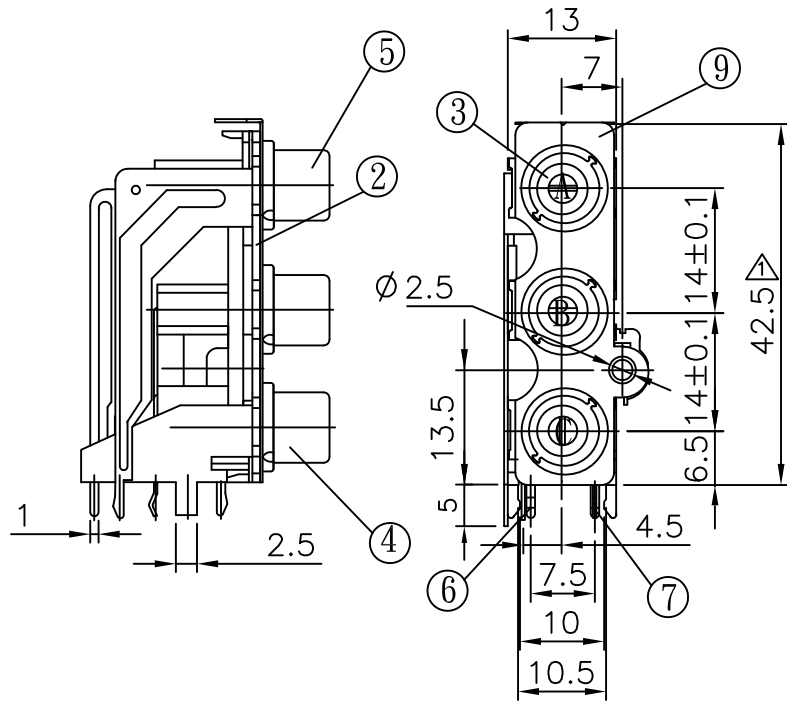

* REVISIONS

LTR	DESCRIPTION	DATE	REVISED	APPROVED
△*3	根據實物修改尺寸	2009.03.02	SPAIN	ERIC
△*1	根據實物修改尺寸	2009.11.05	JOHN	JOHN

SCHEMATIC	COLOR
	A
	B
	C

T:1.6 Dimensions of PC board holes

Tolerance : ±0.1(Printed top view)

UNLESS OTHERWISE SPECIFIED, TOLERANCE ON DECIMAL: ±0.3

LEAD FREE

QTY	PART NAME	MATERIAL	REMARK
9	SEALED PLATE	C2680 t=0.3	MB:Cu Cu/Sn PLATED
8	TERMINAL	C2680 t=0.4	MB:Cu Cu/Sn PLATED
7	TERMINAL	C2680 t=0.4	MB:Cu Cu/Sn PLATED
6	TERMINAL	C2680 t=0.4	MB:Cu Cu/Sn PLATED
5	OUTER CONTACT	C2680 t=0.4	MB:Cu Cu/Sn PLATED
4	OUTER CONTACT	C2680 t=0.4	MB:Cu Cu/Sn PLATED
3	WASHER	PBT 4815	UL-94V0
2	COVER	ABS	UL-94HB(BLACK)
1	HOUSING	PBT 4815	UL-94V0(BLACK)

LTR	PART NAME	QTY	MATERIAL	REMARK
DWN	HU LUN	DATE	2006.02.15	3RD ANGLE PROJECTION
CHKD	GAO WEI	DATE	2006.02.15	
APVD	JACKY	DATE	2006.02.15	UNIT: mm
SINGATRON U.S.A.				
				NAME PIN JACK
				CAT. NO. 2PJ-W243V2-H
				DWN.NO. KY-243V2 003