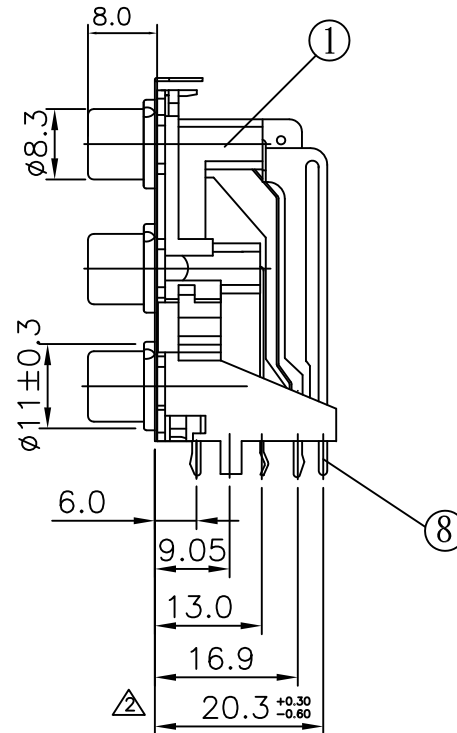

* REVISIONS

LTR	DESCRIPTION	DATE	REVISED	APPROVED
△*3	根據實物修改尺寸	2009.03.02	SPAIN	ERIC
△*1	根據實物修改尺寸	2009.11.05	JOHN	JOHN

SCHEMATIC	COLOR
	A
	B
	C

T:1.6 Dimensions of PC board holes

Tolerance : ±0.1(Printed top view)

UNLESS OTHERWISE SPECIFIED, TOLERANCE ON DECIMAL: ±0.3

LEAD FREE

QTY	PART NAME	MATERIAL	REMARK
9	SEALED PLATE	C2680 t=0.3	MB:Cu Cu/Sn PLATED
8	TERMINAL	C2680 t=0.4	MB:Cu Cu/Sn PLATED
7	TERMINAL	C2680 t=0.4	MB:Cu Cu/Sn PLATED
6	TERMINAL	C2680 t=0.4	MB:Cu Cu/Sn PLATED
5	OUTER CONTACT	C2680 t=0.4	MB:Cu Cu/Sn PLATED
4	OUTER CONTACT	C2680 t=0.4	MB:Cu Cu/Sn PLATED
3	WASHER	PBT 4815	UL-94V0
2	COVER	ABS	UL-94HB(BLACK)
1	HOUSING	PBT 4815	UL-94V0(BLACK)

LTR	PART NAME	QTY	MATERIAL	REMARK
DWN	HU LUN	DATE	2006.02.15	3RD ANGLE PROJECTION
CHKD	GAO WEI	DATE	2006.02.15	
APVD	JACKY	DATE	2006.02.15	UNIT: mm
SINGATRON U.S.A.				
				NAME PIN JACK
				CAT. NO. 2PJ-W243V2-H
				DWN.NO. KY-243V2 003