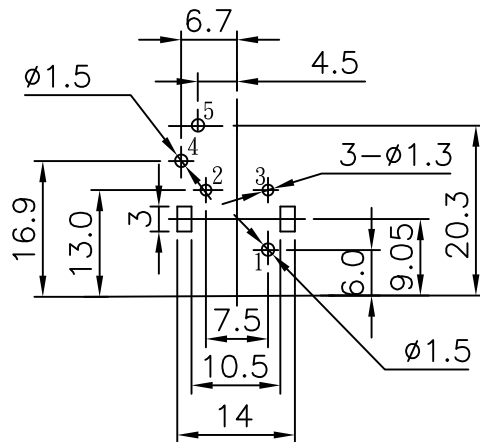

* REVISIONS

LTR	DESCRIPTION	DATE	REVISED	APPROVED
△*3	根據實物修改尺寸	2009.03.02	SPAIN	ERIC
△*1	根據實物修改尺寸	2009.11.05	JOHN	JOHN

SCHEMATIC	COLOR
	A
	B
	C

T:1.6 Dimensions of PC board holes

Tolerance : ±0.1(Printed top view)

UNLESS OTHERWISE SPECIFIED, TOLERANCE ON DECIMAL: ±0.3

LEAD FREE

QTY	PART NAME	MATERIAL	REMARK
9	SEALED PLATE	C2680 t=0.3	MB:Cu Cu/Sn PLATED
8	TERMINAL	C2680 t=0.4	MB:Cu Cu/Sn PLATED
7	TERMINAL	C2680 t=0.4	MB:Cu Cu/Sn PLATED
6	TERMINAL	C2680 t=0.4	MB:Cu Cu/Sn PLATED
5	OUTER CONTACT	C2680 t=0.4	MB:Cu Cu/Sn PLATED
4	OUTER CONTACT	C2680 t=0.4	MB:Cu Cu/Sn PLATED
3	WASHER	PBT 4815	UL-94V0
2	COVER	ABS	UL-94HB(BLACK)
1	HOUSING	PBT 4815	UL-94V0(BLACK)

LTR	PART NAME	QTY	MATERIAL	REMARK
DWN	HU LUN	DATE	2006.02.15	3RD ANGLE PROJECTION
CHKD	GAO WEI	DATE	2006.02.15	
APVD	JACKY	DATE	2006.02.15	UNIT: mm
SINGATRON U.S.A.				
				NAME PIN JACK
				CAT. NO. 2PJ-W243V2-H
				DWN.NO. KY-243V2 003