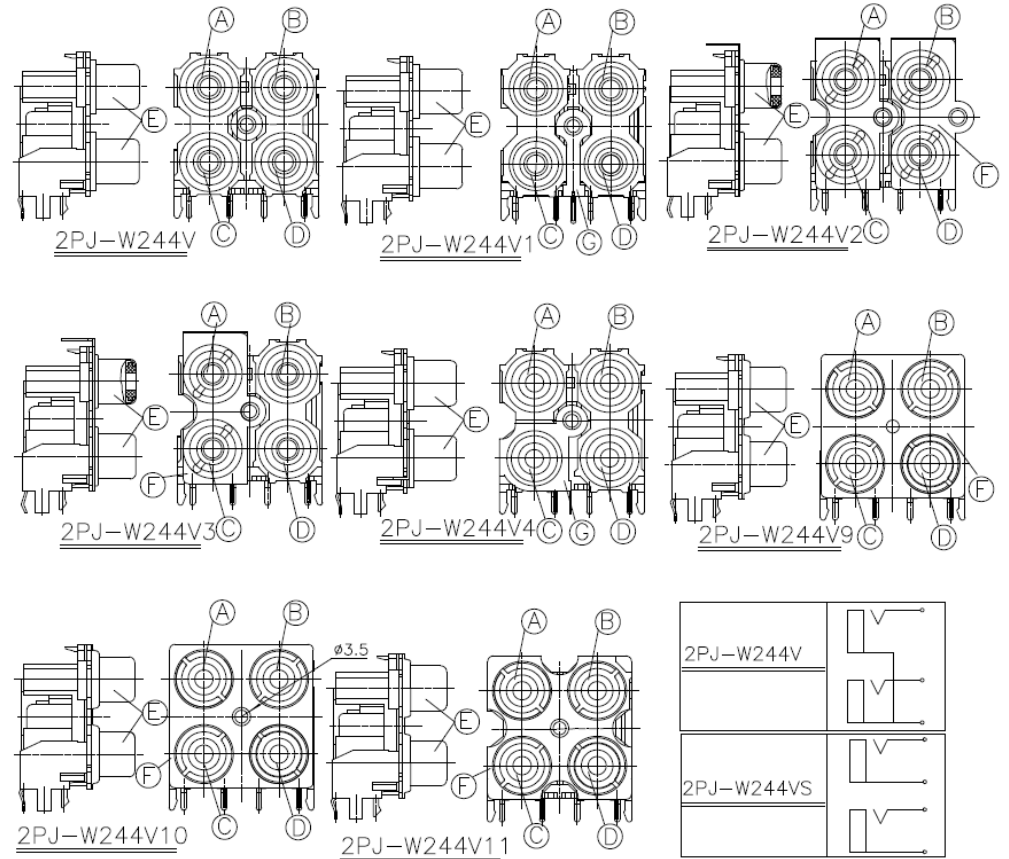

MODEL NO.	COLOR		FINISH			
	A	B	E	F	G	OTHER TERMINAL
2PJ-W244 SERIES	C	D				
2PJ-W244_-105	BLACK	RED	Cu/Sn	Cu/Sn	Cu/Sn	Cu/Sn
	RED	WHITE				
2PJ-W244_-106	BLACK	BLACK	Au	Au	Au	Au
	BLACK	BLACK				
2PJ-W244_-107	YELLOW	RED	Cu/Sn	Cu/Sn	Cu/Sn	Cu/Sn
	GREEN	BLUE				
2PJ-W244_-108	WHITE	BLUE	Cu/Sn	Cu/Sn	Cu/Sn	Cu/Sn
	RED	YELLOW				
2PJ-W244_-109	RED	BLUE	Cu/Sn	Cu/Sn	Cu/Sn	Cu/Sn
	YELLOW	GREEN				
2PJ-W244_-110	YELLOW	YELLOW	Cu/Sn	Cu/Sn	Cu/Sn	Cu/Sn
	RED	WHITE				
2PJ-W244_-111	WHITE	RED	Cu/Sn	Cu/Sn	Cu/Sn	Cu/Sn
	RED	YELLOW				
2PJ-W244_-112	WHITE	RED	Cu/Sn	Cu/Sn	Cu/Sn	Cu/Sn
	BLACK	YELLOW				
2PJ-W244_-113	RED	WHITE	Cu/Sn	Cu/Sn	Cu/Sn	Cu/Sn
	BLACK	YELLOW				
2PJ-W244_-114	RED	WHITE	Cu/Sn	Cu/Sn	Cu/Sn	Cu/Sn
	ORANGE	YELLOW				
2PJ-W244_-115	BLACK	YELLOW	Cu/Sn	Cu/Sn	Cu/Sn	Cu/Sn
	WHITE	RED				
2PJ-W244_-116	YELLOW	YELLOW	Cu/Sn	Cu/Sn	Cu/Sn	Cu/Sn
	RED	RED				
2PJ-W244_-117	BLACK	YELLOW	Au	Cu/Sn	Cu/Sn	Cu/Sn
	BLACK	YELLOW				
2PJ-W244_-118	WHITE	RED	Cu/Sn	Cu/Sn	Cu/Sn	Cu/Sn
	BLUE	RED				
2PJ-W244_-119	WHITE	YELLOW	Au	Cu/Sn	Cu/Sn	Cu/Sn
	RED	BLACK				
2PJ-W244_-120	RED	BLUE	Cu/Sn	Cu/Sn	Cu/Sn	Cu/Sn
	RED	WHITE				
2PJ-W244_-121	WHITE	RED	Cu/Sn	Cu/Sn	Cu/Sn	Cu/Sn
	YELLOW	YELLOW				
2PJ-W244_-122	WHITE	YELLOW	Cu/Sn	Cu/Sn	Cu/Sn	Cu/Sn
	RED	GREEN				
2PJ-W244_-123	BLUE	RED	Cu/Sn	Cu/Sn	Cu/Sn	Cu/Sn
	RED	WHITE				
2PJ-W244_-124	WHITE	WHITE	Cu/Sn	Cu/Sn	Cu/Sn	Cu/Sn
	WHITE	WHITE				
2PJ-W244_-125	RED	WHITE	Au	Cu/Sn	Cu/Sn	Cu/Sn
	YELLOW	GREEN				
2PJ-W244_-126	BLUE	GREEN	Cu/Sn	Cu/Sn	Cu/Sn	Cu/Sn
	RED	WHITE				
2PJ-W244_-127	BLACK	BLACK	Cu/Sn	Cu/Sn	Cu/Sn	Cu/Sn
	WHITE	RED				
2PJ-W244_-128	BLUE	GREEN	Cu/Sn	Cu/Sn	Cu/Sn	Cu/Sn
	RED	ORANGE				
2PJ-W244_-129	BLUE	YELLOW	Cu/Sn	Cu/Sn	Cu/Sn	Cu/Sn
	GREEN	RED				
2PJ-W244_-130	RED	YELLOW	Cu/Sn	Cu/Sn	Cu/Sn	Cu/Sn
	RED	YELLOW				

APVD	LILY	DATE	2004/3/23	CAT NO.	
CHKD	ANDY	DATE	2004/3/23		
DWN	YILENG	DATE	2004/3/23		
				2PJ-W244 SERIES	
SINGATRON U.S.A.				DWN NO.	
				2PJ-W244	5/6