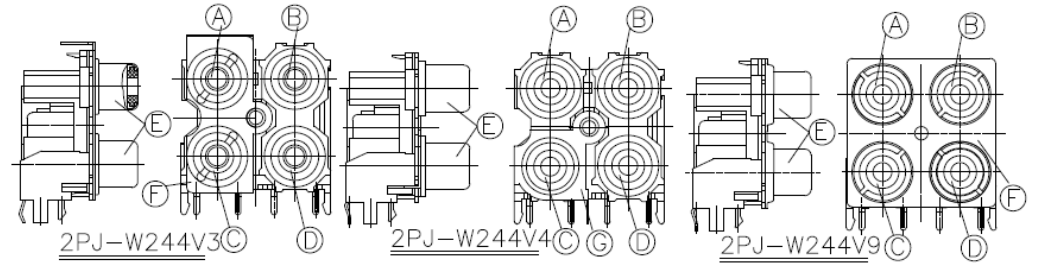

MODEL NO.	COLOR		FINISH			
	A	B	E	F	G	OTHER TERMINAL
2PJ-W244 SERIES	C	D				
2PJ-W244_-79	BLUE RED	GREEN ORANGE	Cu/Sn	Cu/Sn	Cu/Sn	Cu/Sn
2PJ-W244_-80	BLUE RED	YELLOW GREEN	Cu/Sn	Cu/Sn	Cu/Sn	Cu/Sn
2PJ-W244_-81	GREEN BLUE	BLACK RED	Cu/Sn	Cu/Sn	Cu/Sn	Cu/Sn
2PJ-W244_-82	RED BLUE	YELLOW GREEN	Au	Cu/Sn	Cu/Sn	Cu/Sn
2PJ-W244_-83	GREEN BLUE	YELLOW RED	Cu/Sn	Cu/Sn	Cu/Sn	Cu/Sn
2PJ-W244_-84	BLACK RED	GREEN ORANGE	Cu/Sn	Cu/Sn	Cu/Sn	Cu/Sn
2PJ-W244_-85	YELLOW BLACK	WHITE RED	Au	Cu/Sn	Cu/Sn	Cu/Sn
2PJ-W244_-86	WHITE WHITE	RED RED	Au	Cu/Sn	Cu/Sn	Cu/Sn
2PJ-W244_-87	RED GREEN	WHITE BLUE	Cu/Sn	Cu/Sn	Cu/Sn	Cu/Sn
2PJ-W244_-88	WHITE GREEN	RED BLUE	Cu/Sn	Cu/Sn	Cu/Sn	Cu/Sn
2PJ-W244_-89	BLACK RED	YELLOW WHITE	Cu/Sn	Cu/Sn	Cu/Sn	Cu/Sn
2PJ-W244_-90	WHITE YELLOW	RED YELLOW	Cu/Sn	Cu/Sn	Cu/Sn	Cu/Sn
2PJ-W244_-91	WHITE GREEN	RED RED	Cu/Sn	Cu/Sn	Cu/Sn	Cu/Sn
2PJ-W244_-92	WHITE RED	RED BLUE	Cu/Sn	Cu/Sn	Cu/Sn	Cu/Sn
2PJ-W244_-93	WHITE RED	YELLOW BLACK	Cu/Sn	Cu/Sn	Cu/Sn	Cu/Sn
2PJ-W244_-94	YELLOW GREEN	WHITE RED	Cu/Sn	Cu/Sn	Cu/Sn	Cu/Sn
2PJ-W244_-95	RED GREEN	YELLOW BLUE	Cu/Sn	Cu/Sn	Cu/Sn	Cu/Sn
2PJ-W244_-96	WHITE WHITE	WHITE WHITE	Cu/Sn	Cu/Sn	Cu/Sn	Cu/Sn
2PJ-W244_-97	RED RED	YELLOW WHITE	Cu/Sn	Cu/Sn	Cu/Sn	Cu/Sn
2PJ-W244_-98	GREEN RED	BLUE WHITE	Cu/Sn	Cu/Sn	Cu/Sn	Cu/Sn
2PJ-W244_-99	GREEN YELLOW	RED BLUE	Cu/Sn	Cu/Sn	Cu/Sn	Cu/Sn
2PJ-W244_-100	RED YELLOW	RED YELLOW	Cu/Sn	Cu/Sn	Cu/Sn	Cu/Sn
2PJ-W244_-101	ORANGE ORANGE	ORANGE ORANGE	Au	Cu/Sn	Cu/Sn	Cu/Sn
2PJ-W244_-102	YELLOW RED	YELLOW YELLOW	Cu/Sn	Cu/Sn	Cu/Sn	Cu/Sn
2PJ-W244_-103	YELLOW WHITE	YELLOW RED	Cu/Sn	Cu/Sn	Cu/Sn	Cu/Sn
2PJ-W244_-104	RED YELLOW	WHITE ORANGE	Cu/Sn	Cu/Sn	Cu/Sn	Cu/Sn

APVD	LILY	DATE	2004/3/23	CAT NO.	
CHKD	ANDY	DATE	2004/3/23		
DWN	YILENG	DATE	2004/3/23		
				2PJ-W244 SERIES	
SINGATRON U.S.A.				DWN NO.	4/6
				2PJ-W244