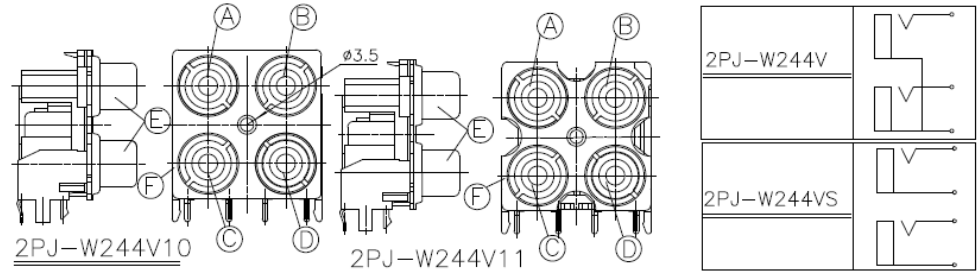

MODEL NO.	COLOR		FINISH			
	A	B	E	F	G	OTHER TERMINAL
2PJ-W244 SERIES	C	D				
2PJ-W244_-79	BLUE RED	GREEN ORANGE	Cu/Sn	Cu/Sn	Cu/Sn	Cu/Sn
2PJ-W244_-80	BLUE RED	YELLOW GREEN	Cu/Sn	Cu/Sn	Cu/Sn	Cu/Sn
2PJ-W244_-81	GREEN BLUE	BLACK RED	Cu/Sn	Cu/Sn	Cu/Sn	Cu/Sn
2PJ-W244_-82	RED BLUE	YELLOW GREEN	Au	Cu/Sn	Cu/Sn	Cu/Sn
2PJ-W244_-83	GREEN BLUE	YELLOW RED	Cu/Sn	Cu/Sn	Cu/Sn	Cu/Sn
2PJ-W244_-84	BLACK RED	GREEN ORANGE	Cu/Sn	Cu/Sn	Cu/Sn	Cu/Sn
2PJ-W244_-85	YELLOW BLACK	WHITE RED	Au	Cu/Sn	Cu/Sn	Cu/Sn
2PJ-W244_-86	WHITE WHITE	RED RED	Au	Cu/Sn	Cu/Sn	Cu/Sn
2PJ-W244_-87	RED GREEN	WHITE BLUE	Cu/Sn	Cu/Sn	Cu/Sn	Cu/Sn
2PJ-W244_-88	WHITE GREEN	RED BLUE	Cu/Sn	Cu/Sn	Cu/Sn	Cu/Sn
2PJ-W244_-89	BLACK RED	YELLOW WHITE	Cu/Sn	Cu/Sn	Cu/Sn	Cu/Sn
2PJ-W244_-90	WHITE YELLOW	RED YELLOW	Cu/Sn	Cu/Sn	Cu/Sn	Cu/Sn
2PJ-W244_-91	WHITE GREEN	RED RED	Cu/Sn	Cu/Sn	Cu/Sn	Cu/Sn
2PJ-W244_-92	WHITE RED	RED BLUE	Cu/Sn	Cu/Sn	Cu/Sn	Cu/Sn
2PJ-W244_-93	WHITE RED	YELLOW BLACK	Cu/Sn	Cu/Sn	Cu/Sn	Cu/Sn
2PJ-W244_-94	YELLOW GREEN	WHITE RED	Cu/Sn	Cu/Sn	Cu/Sn	Cu/Sn
2PJ-W244_-95	RED GREEN	YELLOW BLUE	Cu/Sn	Cu/Sn	Cu/Sn	Cu/Sn
2PJ-W244_-96	WHITE WHITE	WHITE WHITE	Cu/Sn	Cu/Sn	Cu/Sn	Cu/Sn
2PJ-W244_-97	RED RED	YELLOW WHITE	Cu/Sn	Cu/Sn	Cu/Sn	Cu/Sn
2PJ-W244_-98	GREEN RED	BLUE WHITE	Cu/Sn	Cu/Sn	Cu/Sn	Cu/Sn
2PJ-W244_-99	GREEN YELLOW	RED BLUE	Cu/Sn	Cu/Sn	Cu/Sn	Cu/Sn
2PJ-W244_-100	RED YELLOW	RED YELLOW	Cu/Sn	Cu/Sn	Cu/Sn	Cu/Sn
2PJ-W244_-101	ORANGE ORANGE	ORANGE ORANGE	Au	Cu/Sn	Cu/Sn	Cu/Sn
2PJ-W244_-102	YELLOW RED	YELLOW YELLOW	Cu/Sn	Cu/Sn	Cu/Sn	Cu/Sn
2PJ-W244_-103	YELLOW WHITE	YELLOW RED	Cu/Sn	Cu/Sn	Cu/Sn	Cu/Sn
2PJ-W244_-104	RED YELLOW	WHITE ORANGE	Cu/Sn	Cu/Sn	Cu/Sn	Cu/Sn

APVD	LILY	DATE	2004/3/23	CAT NO.	
CHKD	ANDY	DATE	2004/3/23		
DWN	YILENG	DATE	2004/3/23		
				2PJ-W244 SERIES	
SINGATRON U.S.A.				DWN NO.	4/6
				2PJ-W244