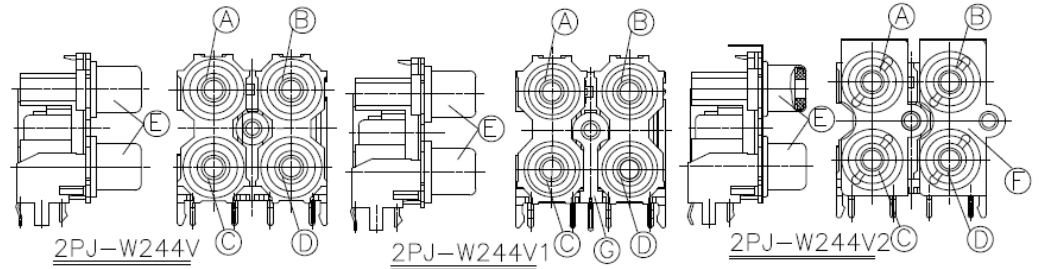

MODEL NO.	COLOR		FINISH			
	A	B	E	F	G	OTHER TERMINAL
2PJ-W244 SERIES	C	D				
2PJ-W244_-79	BLUE RED	GREEN ORANGE	Cu/Sn	Cu/Sn	Cu/Sn	Cu/Sn
2PJ-W244_-80	BLUE RED	YELLOW GREEN	Cu/Sn	Cu/Sn	Cu/Sn	Cu/Sn
2PJ-W244_-81	GREEN BLUE	BLACK RED	Cu/Sn	Cu/Sn	Cu/Sn	Cu/Sn
2PJ-W244_-82	RED BLUE	YELLOW GREEN	Au	Cu/Sn	Cu/Sn	Cu/Sn
2PJ-W244_-83	GREEN BLUE	YELLOW RED	Cu/Sn	Cu/Sn	Cu/Sn	Cu/Sn
2PJ-W244_-84	BLACK RED	GREEN ORANGE	Cu/Sn	Cu/Sn	Cu/Sn	Cu/Sn
2PJ-W244_-85	YELLOW BLACK	WHITE RED	Au	Cu/Sn	Cu/Sn	Cu/Sn
2PJ-W244_-86	WHITE WHITE	RED RED	Au	Cu/Sn	Cu/Sn	Cu/Sn
2PJ-W244_-87	RED GREEN	WHITE BLUE	Cu/Sn	Cu/Sn	Cu/Sn	Cu/Sn
2PJ-W244_-88	WHITE GREEN	RED BLUE	Cu/Sn	Cu/Sn	Cu/Sn	Cu/Sn
2PJ-W244_-89	BLACK RED	YELLOW WHITE	Cu/Sn	Cu/Sn	Cu/Sn	Cu/Sn
2PJ-W244_-90	WHITE YELLOW	RED YELLOW	Cu/Sn	Cu/Sn	Cu/Sn	Cu/Sn
2PJ-W244_-91	WHITE GREEN	RED RED	Cu/Sn	Cu/Sn	Cu/Sn	Cu/Sn
2PJ-W244_-92	WHITE RED	RED BLUE	Cu/Sn	Cu/Sn	Cu/Sn	Cu/Sn
2PJ-W244_-93	WHITE RED	YELLOW BLACK	Cu/Sn	Cu/Sn	Cu/Sn	Cu/Sn
2PJ-W244_-94	YELLOW GREEN	WHITE RED	Cu/Sn	Cu/Sn	Cu/Sn	Cu/Sn
2PJ-W244_-95	RED GREEN	YELLOW BLUE	Cu/Sn	Cu/Sn	Cu/Sn	Cu/Sn
2PJ-W244_-96	WHITE WHITE	WHITE WHITE	Cu/Sn	Cu/Sn	Cu/Sn	Cu/Sn
2PJ-W244_-97	RED RED	YELLOW WHITE	Cu/Sn	Cu/Sn	Cu/Sn	Cu/Sn
2PJ-W244_-98	GREEN RED	BLUE WHITE	Cu/Sn	Cu/Sn	Cu/Sn	Cu/Sn
2PJ-W244_-99	GREEN YELLOW	RED BLUE	Cu/Sn	Cu/Sn	Cu/Sn	Cu/Sn
2PJ-W244_-100	RED YELLOW	RED YELLOW	Cu/Sn	Cu/Sn	Cu/Sn	Cu/Sn
2PJ-W244_-101	ORANGE ORANGE	ORANGE ORANGE	Au	Cu/Sn	Cu/Sn	Cu/Sn
2PJ-W244_-102	YELLOW RED	YELLOW YELLOW	Cu/Sn	Cu/Sn	Cu/Sn	Cu/Sn
2PJ-W244_-103	YELLOW WHITE	YELLOW RED	Cu/Sn	Cu/Sn	Cu/Sn	Cu/Sn
2PJ-W244_-104	RED YELLOW	WHITE ORANGE	Cu/Sn	Cu/Sn	Cu/Sn	Cu/Sn

APVD	LILY	DATE	2004/3/23	CAT NO.	
CHKD	ANDY	DATE	2004/3/23		
DWN	YILENG	DATE	2004/3/23		
				2PJ-W244 SERIES	
SINGATRON U.S.A.				DWN NO.	4/6
				2PJ-W244