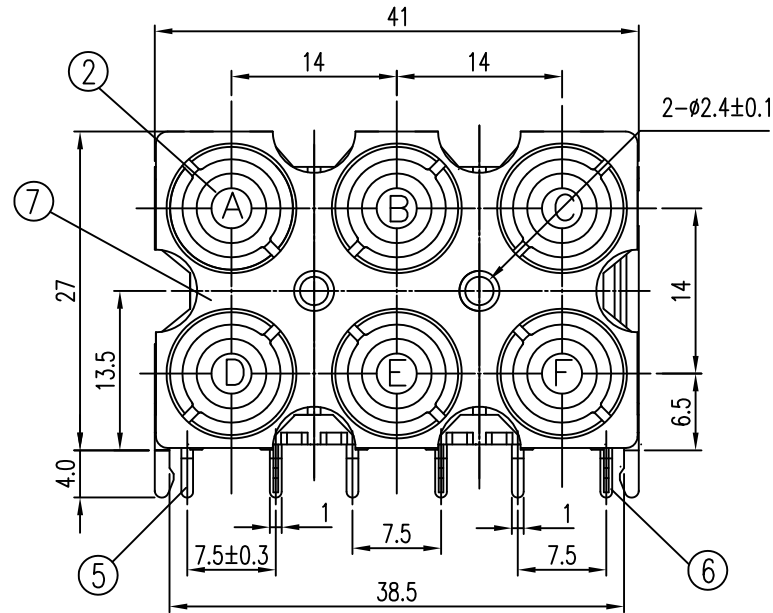

\* REVISIONS

LTR	DESCRIPTION	DATE	REVISED	APPROVED
△X2	修改尺寸和腳的畫法與實物相符	2009.3.12	ANJOU	GIEVEN

TYPE	A	B	C
	D	E	F
COLOR			

T:1.6 Dimensions of PC board holes  
Tolerance : ±0.1(Printed-side view)

UNLESS OTHERWISE SPECIFIED, TOLERANCE ON DECIMAL: ±0.3

## LEAD FREE

7	SEALED PLATED	1	C2680 t=0.3	MB:Cu Cu/Sn PLATED
6	TERMINAL	3	C2680 t=0.4	MB:Cu Cu/Sn PLATED
5	TERMINAL	3	C2680 t=0.4	MB:Cu Cu/Sn PLATED
4	OUTER CONTACT	3	C2680 t=0.4	MB:Cu Cu/Sn PLATED
3	COVER	3	ABS	UL-94HB(BLACK)
2	WASHER	6	PBT 4815	UL-94V0
1	HOUSING	1	PBT 4815	UL-94V0(BLACK)