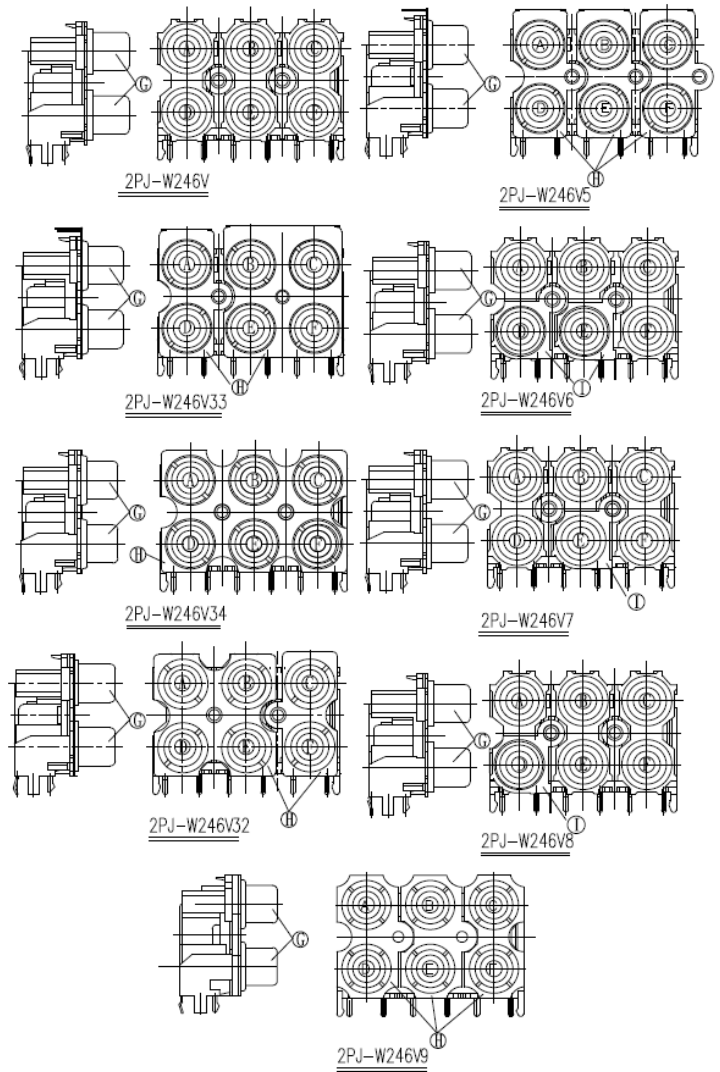

MODEL NO.	COLOR			FINISH			
	A D	B E	C F	G	H	I	OTHER TERMINAL
2PJ-W246 SERIES							
2PJ-W246_-27	WHITE WHITE	RED RED	YELLOW YELLOW	Cu/Sn	Cu/Sn	Cu/Sn	Cu/Sn
2PJ-W246_-28	RED WHITE	BLACK BLACK	RED WHITE	Cu/Sn	Cu/Sn	Cu/Sn	Cu/Sn
2PJ-W246_-29	RED GREEN	WHITE BLUE	YELLOW RED	Cu/Sn	Cu/Sn	Cu/Sn	Cu/Sn
2PJ-W246_-30	RED WHITE	RED WHITE	RED WHITE	Cu/Sn	Cu/Sn	Cu/Sn	Cu/Sn
2PJ-W246_-31	WHITE YELLOW	WHITE RED	WHITE RED	Cu/Sn	Cu/Sn	Cu/Sn	Cu/Sn
2PJ-W246_-32	WHITE RED	WHITE RED	BLACK ORANGE	Cu/Sn	Cu/Sn	Cu/Sn	Cu/Sn
2PJ-W246_-33	RED RED	BLACK BLACK	GREEN GREEN	Cu/Sn	Cu/Sn	Cu/Sn	Cu/Sn
2PJ-W246_-34	WHITE RED	WHITE RED	YELLOW ORANGE	Cu/Sn	Cu/Sn	Cu/Sn	Cu/Sn
2PJ-W246_-35	WHITE WHITE	RED RED	YELLOW YELLOW	Au	Cu/Sn	Cu/Sn	Cu/Sn
2PJ-W246_-36	BLUE RED	BLUE RED	BLUE RED	Cu/Sn	Cu/Sn	Cu/Sn	Cu/Sn
2PJ-W246_-37	WHITE RED	WHITE RED	YELLOW ORANGE	Au	Cu/Sn	Cu/Sn	Cu/Sn
2PJ-W246_-38	WHITE RED	WHITE RED	HOAR BROW	Cu/Sn	Cu/Sn	Cu/Sn	Cu/Sn
2PJ-W246_-39	WHITE RED	WHITE RED	YELLOW ORANGE	Au	Au	Au	Au
2PJ-W246_-40	BLACK YELLOW	RED RED	WHITE WHITE	Cu/Sn	Cu/Sn	Cu/Sn	Cu/Sn
2PJ-W246_-41	BLACK BLACK	WHITE RED	WHITE RED	Cu/Sn	Cu/Sn	Cu/Sn	Cu/Sn
2PJ-W246_-42	RED WHITE	RED WHITE	ORANGE BLACK	Cu/Sn	Cu/Sn	Cu/Sn	Cu/Sn
2PJ-W246_-43	GREEN YELLOW	BLACK RED	RED WHITE	Cu/Sn	Cu/Sn	Cu/Sn	Cu/Sn
2PJ-W246_-44	WHITE RED	HOAR BROWN	WHITE RED	Cu/Sn	Cu/Sn	Cu/Sn	Cu/Sn
2PJ-W246_-45	RED RED	WHITE WHITE	WHITE RED	Cu/Sn	Cu/Sn	Cu/Sn	Cu/Sn
2PJ-W246_-46	RED WHITE	RED WHITE	RED WHITE	Cu/Sn	Cu/Sn	Cu/Sn	Cu/Sn
2PJ-W246_-47	GREEN GREEN	BLUE BLUE	RED RED	Cu/Sn	Cu/Sn	Cu/Sn	Cu/Sn
2PJ-W246_-48	RED RED	WHITE WHITE	BLACK BLACK	Cu/Sn	Cu/Sn	Cu/Sn	Cu/Sn
2PJ-W246_-49	WHITE RED	RED RED	WHITE WHITE	Cu/Sn	Cu/Sn	Cu/Sn	Cu/Sn
2PJ-W246_-50	GREEN GREEN	WHITE WHITE	RED RED	Au	Au	Au	Au
2PJ-W246_-51	WHITE RED	WHITE RED	BLACK BLACK	Au	Cu/Sn	Cu/Sn	Cu/Sn
2PJ-W246_-52	WHITE RED	BLACK RED	WHITE RED	Cu/Sn	Cu/Sn	Cu/Sn	Cu/Sn

APVD	LILY	DATE	2004/3/22	CAT NO. 2PJ-W246 SERIES	
CHKD	ANDY	DATE	2004/3/22		
DWN	YILENG	DATE	2004/3/22		
SINGATRON U.S.A.				DWN NO. 2PJ-W246	2/10