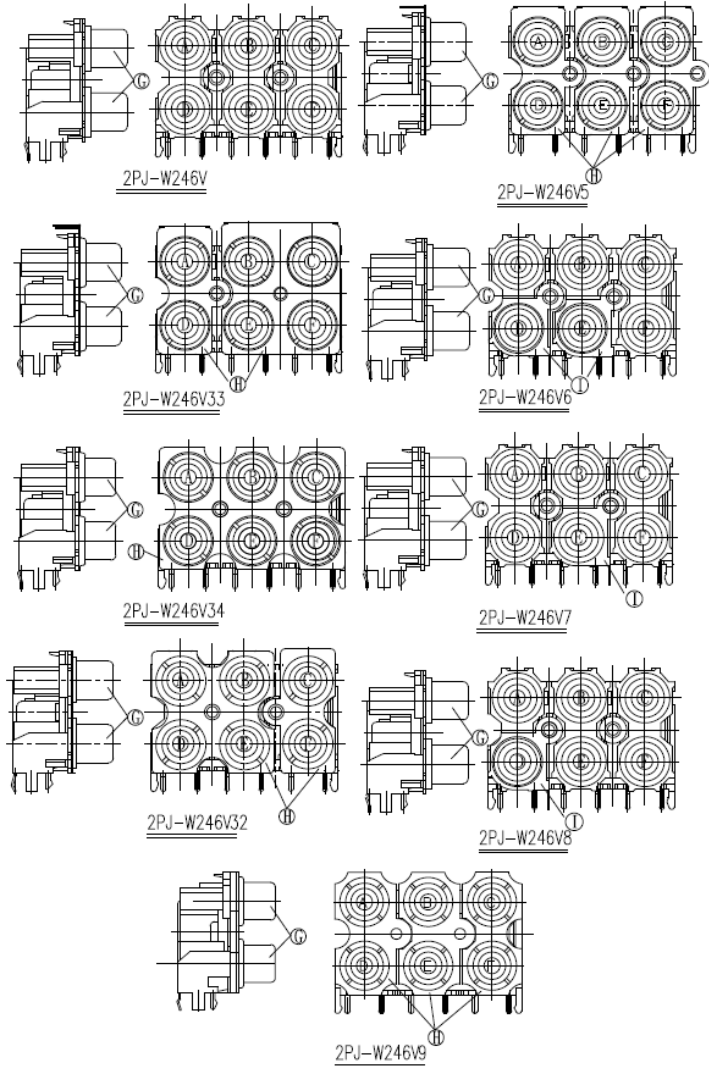

MODEL NO.	COLOR			FINISH			
	A D	B E	C F	G	H	I	OTHER TERMINAL
2PJ-W246 SERIES							
2PJ-W246_-131	WHITE GREEN	RED BLUE	ORANGE RED	Cu/Sn	Cu/Sn	Cu/Sn	Cu/Sn
2PJ-W246_-132	RED WHITE	GREEN RED	BLUE BLACK	Cu/Sn	Cu/Sn	Cu/Sn	Cu/Sn
2PJ-W246_-133	GREEN RED	BLUE WHITE	RED YELLOW	Au	Cu/Sn	Cu/Sn	Cu/Sn
2PJ-W246_-134	YELLOW YELLOW	WHITE YELLOW	RED YELLOW	Cu/Sn	Cu/Sn	Cu/Sn	Cu/Sn
2PJ-W246_-135	WHITE WHITE	RED RED	WHITE BLACK	Cu/Sn	Cu/Sn	Cu/Sn	Cu/Sn
2PJ-W246_-136	YELLOW WHITE	YELLOW RED	YELLOW BLACK	Cu/Sn	Cu/Sn	Cu/Sn	Cu/Sn
2PJ-W246_-137	RED RED	YELLOW YELLOW	WHITE WHITE	Cu/Sn	Cu/Sn	Cu/Sn	Cu/Sn
2PJ-W246_-138	RED RED	WHITE WHITE	YELLOW YELLOW	Cu/Sn	Cu/Sn	Cu/Sn	Cu/Sn
2PJ-W246_-139	RED RED	WHITE WHITE	RED WHITE	Cu/Sn	Cu/Sn	Cu/Sn	Cu/Sn
2PJ-W246_-140	RED RED	WHITE WHITE	WHITE WHITE	Cu/Sn	Cu/Sn	Cu/Sn	Cu/Sn
2PJ-W246_-141	YELLOW YELLOW	RED YELLOW	WHITE YELLOW	Cu/Sn	Cu/Sn	Cu/Sn	Cu/Sn
2PJ-W246_-142	BLACK GREEN	RED BLUE	WHITE RED	Cu/Sn	Cu/Sn	Cu/Sn	Cu/Sn
2PJ-W246_-143	YELLOW GREEN	RED BLUE	WHITE RED	Cu/Sn	Cu/Sn	Cu/Sn	Cu/Sn
2PJ-W246_-144	GREEN YELLOW	BLUE RED	RED WHITE	Cu/Sn	Cu/Sn	Cu/Sn	Cu/Sn
2PJ-W246_-145	WHITE RED	WHITE RED	BLUE RED	Cu/Sn	Cu/Sn	Cu/Sn	Cu/Sn
2PJ-W246_-146	GREEN RED	BLUE WHITE	RED ORANGE	Au	Cu/Sn	Cu/Sn	Cu/Sn
2PJ-W246_-148	BLUE RED	WHITE RED	WHITE RED	Cu/Sn	Cu/Sn	Cu/Sn	Cu/Sn
2PJ-W246_-149	RED WHITE	GREEN RED	YELLOW BLUE	Cu/Sn	Cu/Sn	Cu/Sn	Cu/Sn
2PJ-W246_-150	RED WHITE	BLUE GREEN	ORANGE 灰	Cu/Sn	Cu/Sn	Cu/Sn	Cu/Sn
2PJ-W246_-151	RED YELLOW	WHITE WHITE	RED RED	Cu/Sn	Cu/Sn	Cu/Sn	Cu/Sn
2PJ-W246_-152	BLUE RED	YELLOW GREEN	WHITE RED	Cu/Sn	Cu/Sn	Cu/Sn	Cu/Sn
2PJ-W246_-153	RED RED	GREEN GREEN	BLUE BLUE	Au	Cu/Sn	Cu/Sn	Cu/Sn
2PJ-W246_-154	BLACK RED	WHITE GREEN	YELLOW BLUE	Au	Cu/Sn	Cu/Sn	Cu/Sn
2PJ-W246_-155	ORANGE RED	ORANGE GREEN	ORANGE BLUE	Au	Cu/Sn	Cu/Sn	Cu/Sn
2PJ-W246_-156	BLACK BLUE	GREEN RED	RED WHITE	Cu/Sn	Cu/Sn	cu/Sn	Cu/Sn

APVD	LILY	DATE	2004/3/22	CAT NO. 2PJ-W246 SERIES
CHKD	ANDY	DATE	2004/3/22	
DWN	YILENG	DATE	2004/3/22	
SINGATRON U.S.A.				DWN NO. 2PJ-W246
				6/10