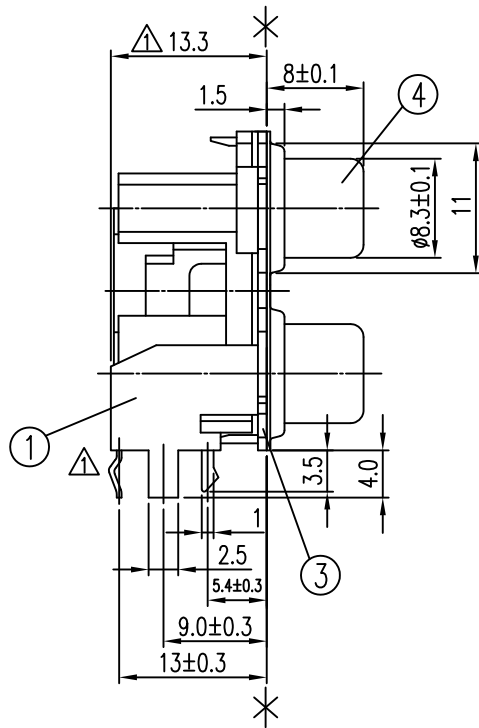

\* REVISIONS

LTR	DESCRIPTION	DATE	REVISED	APPROVED
△X2	修改尺寸和腳的畫法與實物相符	2009.3.12	ANJOU	GIEVEN

TYPE	A	B	C
	D	E	F
COLOR			

T:1.6 Dimensions of PC board holes  
Tolerance : ±0.1(Printed-side view)

UNLESS OTHERWISE SPECIFIED, TOLERANCE ON DECIMAL: ±0.3

## LEAD FREE

7	SEALED PLATED	1	C2680 t=0.3	MB:Cu Cu/Sn PLATED
6	TERMINAL	3	C2680 t=0.4	MB:Cu Cu/Sn PLATED
5	TERMINAL	3	C2680 t=0.4	MB:Cu Cu/Sn PLATED
4	OUTER CONTACT	3	C2680 t=0.4	MB:Cu Cu/Sn PLATED
3	COVER	3	ABS	UL-94HB(BLACK)
2	WASHER	6	PBT 4815	UL-94V0
1	HOUSING	1	PBT 4815	UL-94V0(BLACK)