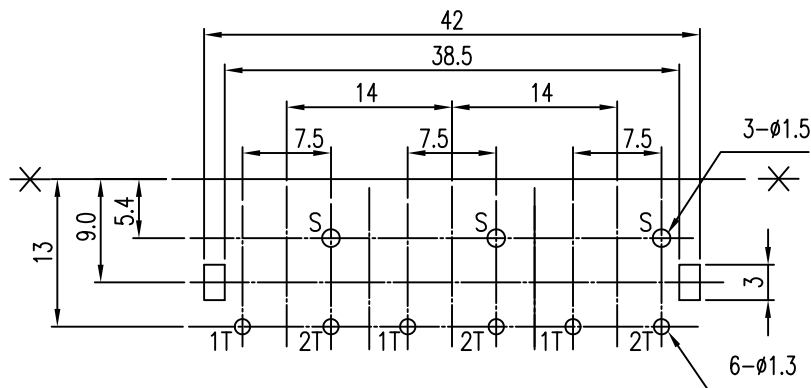

\* REVISIONS

LTR	DESCRIPTION	DATE	REVISED	APPROVED
△X2	修改尺寸和腳的畫法與實物相符	2009.3.12	ANJOU	GIEVEN

TYPE	A	B	C
	D	E	F
COLOR			

T:1.6 Dimensions of PC board holes  
Tolerance : ±0.1(Printed-side view)

UNLESS OTHERWISE SPECIFIED, TOLERANCE ON DECIMAL: ±0.3