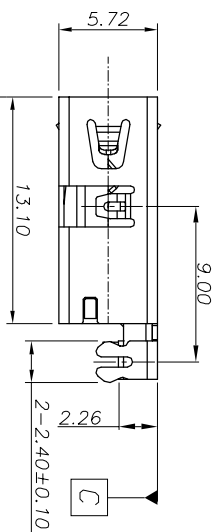

- DATE CODE
YMWDD
VACUUM PICK UP AREA
- DATE : YMWDD-
9. PACKAGING : TAPE & REEL.
1. ELECTRICAL CHARACTERISTICS:
1-1 CURRENT RATING: 1.8A (PIN1,4) ; OTHER CONTACTS 0.25A
1-2 CONTACT RESISTANCE: 30mΩ MAX.
1-3 DIELECTRIC WITHSTANDING VOLTAGE: 100V AC FOR 1 MINUTE
1-4 INSULATION RESISTANCE: 100MΩ MIN
2. MECHANICAL CHARACTERISTICS:
2-1 INSERTION FORCE : 3.5 kgf MAX
2-2 WITHDRAWAL FORCE : 1.0 kgf MIN(INITIAL),0.8 kgf(AFTER TEST)
3. DURABILITY: 5,000 CYCLES.
4. TO CONFORM TO SINGATRON HAZARDOUS SUBSTANCE FREE SPEC.
5. HALOGEN PRODUCT IDENTIFICATION MARK ON JACK:
6. HALOGEN PRODUCT IDENTIFICATION LABEL ON PACKAGING:
7. FOR IR REFLOW PROCESS.
8. DATE : YMWDD-
9. PACKAGING : TAPE & REEL.