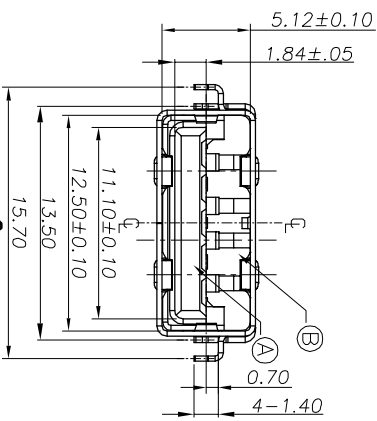

- DATE CODE
YMWDD
VACUUM PICK UP AREA
- DATE : YMWDD-
9. PACKAGING : TAPE & REEL.
1. ELECTRICAL CHARACTERISTICS:
1-1 CURRENT RATING: 1.8A (PIN1,4) ; OTHER CONTACTS 0.25A
1-2 CONTACT RESISTANCE: 30mΩ MAX.
1-3 DIELECTRIC WITHSTANDING VOLTAGE: 100V AC FOR 1 MINUTE
1-4 INSULATION RESISTANCE: 100MΩ MIN
2. MECHANICAL CHARACTERISTICS:
2-1 INSERTION FORCE : 3.5 kgf MAX
2-2 WITHDRAWAL FORCE : 1.0 kgf MIN(INITIAL),0.8 kgf(AFTER TEST)
3. DURABILITY: 5,000 CYCLES.
4. TO CONFORM TO SINGATRON HAZARDOUS SUBSTANCE FREE SPEC.
5. HALOGEN PRODUCT IDENTIFICATION MARK ON JACK:
6. HALOGEN PRODUCT IDENTIFICATION LABEL ON PACKAGING:
7. FOR IR REFLOW PROCESS.
8. DATE : YMWDD-
9. PACKAGING : TAPE & REEL.

Pin	Signal NAME
1	VBUS
2	D-
3	D+
4	GND
5	SDA_SSRX-
6	SDA_SSRX+
7	GND_DRAIN
8	SDA_SSTX-
9	SDA_SSTX+

NO	DESCRIPTION	QTY	MATERIAL	PLATING & COLOR
E	TERMINAL	5	COOPER ALLOY T=0.20	
D	TERMINAL	4	COOPER ALLOY T=0.20	5μ" Au ON WATING AREA, WATTE 5μ 100μm ON SOLDERING AREA 80μ" NICKEL UNDER PLATING OVERALL
C	SHELL	1	STAINLESS STEEL T=0.30	BLACK NI 60μ" MIN
B	BASE	1	PA-9T UL94-V0	BLACK
A	HOUSING	1	PA-9T UL94-V0	BLACK