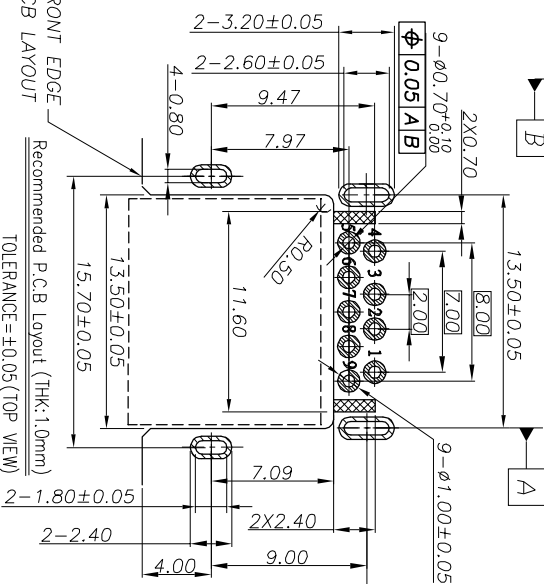

- DATE CODE
YMWDD
VACUUM PICK UP AREA
- DATE : YMWDD-
9. PACKAGING : TAPE & REEL.
1. ELECTRICAL CHARACTERISTICS:
1-1 CURRENT RATING: 1.8A (PIN1,4) ; OTHER CONTACTS 0.25A
1-2 CONTACT RESISTANCE: 30mΩ MAX.
1-3 DIELECTRIC WITHSTANDING VOLTAGE: 100V AC FOR 1 MINUTE
1-4 INSULATION RESISTANCE: 100MΩ MIN
2. MECHANICAL CHARACTERISTICS:
2-1 INSERTION FORCE : 3.5 kgf MAX
2-2 WITHDRAWAL FORCE : 1.0 kgf MIN(INITIAL),0.8 kgf(AFTER TEST)
3. DURABILITY: 5,000 CYCLES.
4. TO CONFORM TO SINGATRON HAZARDOUS SUBSTANCE FREE SPEC.
5. HALOGEN PRODUCT IDENTIFICATION MARK ON JACK:
6. HALOGEN PRODUCT IDENTIFICATION LABEL ON PACKAGING:
7. FOR IR REFLOW PROCESS.
8. DATE : YMWDD-
9. PACKAGING : TAPE & REEL.

Pin	Signal NAME
1	VBUS
2	D-
3	D+
4	GND
5	SDA_SSRX-
6	SDA_SSRX+
7	GND_DRAIN
8	SDA_SSTX-
9	SDA_SSTX+

NO	DESCRIPTION	QTY	MATERIAL	PLATING & COLOR
E	TERMINAL	5	COOPER ALLOY T=0.20	
D	TERMINAL	4	COOPER ALLOY T=0.20	5μ" Au ON WATING AREA, WATTE 5μ 100μm ON SOLDERING AREA 80μ" NICKEL UNDER PLATING OVERALL
C	SHELL	1	STAINLESS STEEL T=0.30	BLACK NI 60μ" MIN
B	BASE	1	PA-9T UL94-V0	BLACK
A	HOUSING	1	PA-9T UL94-V0	BLACK