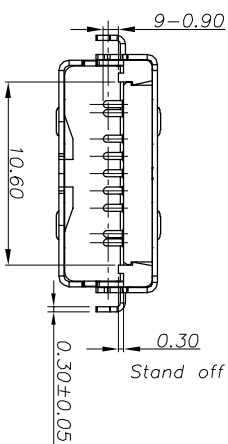

- DATE CODE
YMWDD
VACUUM PICK UP AREA
- DATE : YMWDD-
9. PACKAGING : TAPE & REEL.
1. ELECTRICAL CHARACTERISTICS:
1-1 CURRENT RATING: 1.8A (PIN1,4) ; OTHER CONTACTS 0.25A
1-2 CONTACT RESISTANCE: 30mΩ MAX.
1-3 DIELECTRIC WITHSTANDING VOLTAGE: 100V AC FOR 1 MINUTE
1-4 INSULATION RESISTANCE: 100MΩ MIN
2. MECHANICAL CHARACTERISTICS:
2-1 INSERTION FORCE : 3.5 kgf MAX
2-2 WITHDRAWAL FORCE : 1.0 kgf MIN(INITIAL),0.8 kgf(AFTER TEST)
3. DURABILITY: 5,000 CYCLES.
4. TO CONFORM TO SINGATRON HAZARDOUS SUBSTANCE FREE SPEC.
5. HALOGEN PRODUCT IDENTIFICATION MARK ON JACK:
6. HALOGEN PRODUCT IDENTIFICATION LABEL ON PACKAGING:
7. FOR IR REFLOW PROCESS.
8. DATE : YMWDD-
9. PACKAGING : TAPE & REEL.

Pin	Signal NAME
1	VBUS
2	D-
3	D+
4	GND
5	SDA_SSRX-
6	SDA_SSRX+
7	GND_DRAIN
8	SDA_SSTX-
9	SDA_SSTX+

NO	DESCRIPTION	QTY	MATERIAL	PLATING & COLOR
E	TERMINAL	5	COOPER ALLOY T=0.20	
D	TERMINAL	4	COOPER ALLOY T=0.20	5μ" Au ON WATING AREA, WATTE 5μ 100μm ON SOLDERING AREA 80μ" NICKEL UNDER PLATING OVERALL
C	SHELL	1	STAINLESS STEEL T=0.30	BLACK NI 60μ" MIN
B	BASE	1	PA-9T UL94-V0	BLACK
A	HOUSING	1	PA-9T UL94-V0	BLACK

DECIMALS:	ANGLES:
X : :±0.30	X : :±2°
X.X : :±0.25	X.X : :±1°
X.XX : :±0.15	

TITLE	USB 3.0 REVERSE CONNECTOR
DWN	Eileen
CHKD	James
APVD	Boye

TITLE	USB 3.0 REVERSE CONNECTOR
DWN	Eileen
CHKD	James
APVD	Boye