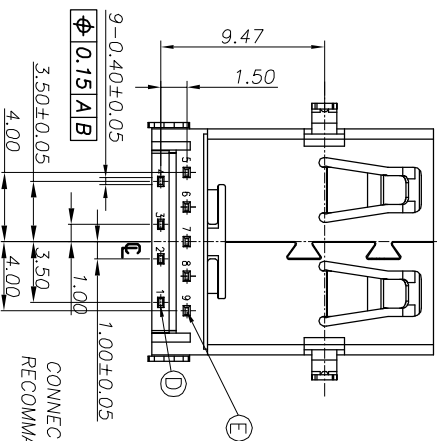

- DATE CODE
YMWDD
VACUUM PICK UP AREA
- DATE : YMWDD-
9. PACKAGING : TAPE & REEL.
1. ELECTRICAL CHARACTERISTICS:
1-1 CURRENT RATING: 1.8A (PIN1,4) ; OTHER CONTACTS 0.25A
1-2 CONTACT RESISTANCE: 30mΩ MAX.
1-3 DIELECTRIC WITHSTANDING VOLTAGE: 100V AC FOR 1 MINUTE
1-4 INSULATION RESISTANCE: 100MΩ MIN
2. MECHANICAL CHARACTERISTICS:
2-1 INSERTION FORCE : 3.5 kgf MAX
2-2 WITHDRAWAL FORCE : 1.0 kgf MIN(INITIAL),0.8 kgf(AFTER TEST)
3. DURABILITY: 5,000 CYCLES.
4. TO CONFORM TO SINGATRON HAZARDOUS SUBSTANCE FREE SPEC.
5. HALOGEN PRODUCT IDENTIFICATION MARK ON JACK:
6. HALOGEN PRODUCT IDENTIFICATION LABEL ON PACKAGING:
7. FOR IR REFLOW PROCESS.
8. DATE : YMWDD-
9. PACKAGING : TAPE & REEL.

Pin	Signal NAME
1	VBUS
2	D-
3	D+
4	GND
5	SDA_SSRX-
6	SDA_SSRX+
7	GND_DRAIN
8	SDA_SSTX-
9	SDA_SSTX+

NO	DESCRIPTION	QTY	MATERIAL	PLATING & COLOR
E	TERMINAL	5	COOPER ALLOY T=0.20	
D	TERMINAL	4	COOPER ALLOY T=0.20	5μ" Au ON WATING AREA, WATTE 5μ 100μm ON SOLDERING AREA 80μ" NICKEL UNDER PLATING OVERALL
C	SHELL	1	STAINLESS STEEL T=0.30	BLACK NI 60μ" MIN
B	BASE	1	PA-9T UL94-V0	BLACK
A	HOUSING	1	PA-9T UL94-V0	BLACK