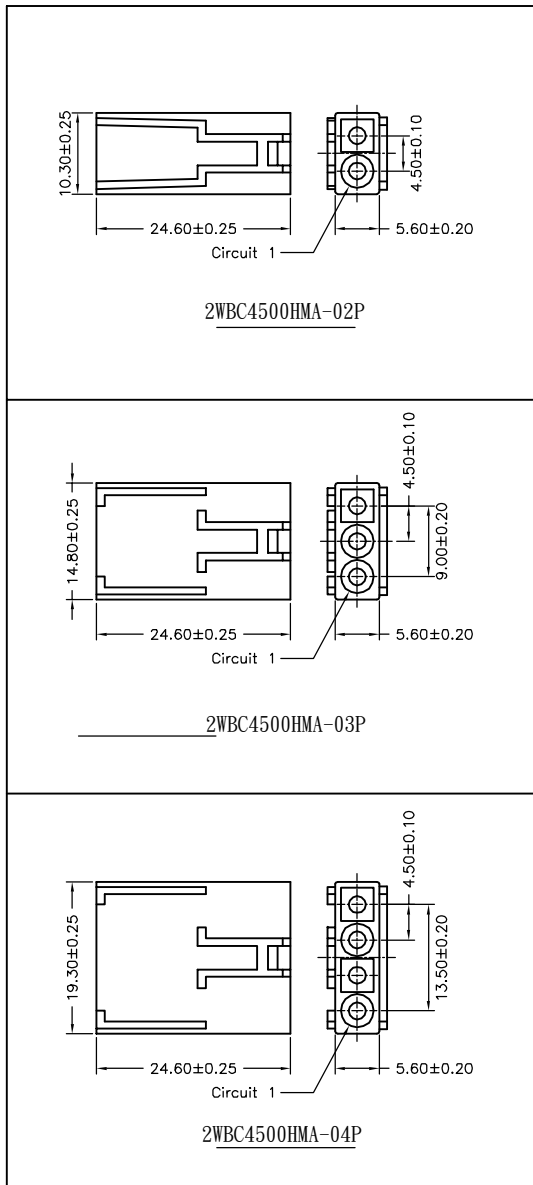

Ordering Information & Dimensions

SPECIFICATIONS

Current Rating: 10A AC,DC
 Voltage Rating: 300V AC,DC
 Temperature Range: -25°C ~ +85°C
 Contact Resistance: 7mΩ Max
 Insulation Resistance: 1000MΩ Min
 Withstanding Voltage: 1500V AC/minute
 Material: Nylon 66,UL94V-0
 Color: Natural(White)

Singatron Enterprise Co., Ltd.

TITLE	4.50mm PITCH HOUSING			
DWN	歐陽小強	PART NO.	2WBC4500HMA-XP	
CHKD	2007.11.20	SCALE	1:1	UNIT: mm
APVD	歐陽小強	SIZE: A3	SHEET: 1 OF 1	REV: A0

CUSTOMER COPY

			GENERAL TOLERANCE	
AO	NEW RELEASE	2007.11.20	X.X\$0.25	ANGLE\$
REV.	DESCRIPTION	DATE	X.XX\$0.15	⊕
			X.XXX\$0.05	⊕