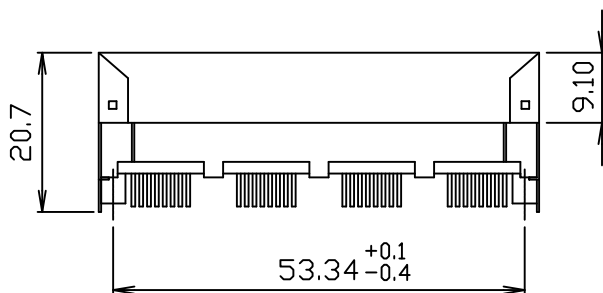

Multi-Port Top Entry Modular Jack

(Double Level, Shielded, 8 Port)

3708 Series

Material and Finish:

- * Housing: PBT Polyester UL94V-0 mixed Glass Fiber.
Standard Color: Black.
- * Contact: 0.45mm Diameter Phosphor Bronze
Plated with Hard Gold.
- * Shielded: 0.25mm Diameter Phosphor Bronze
Plated with Nickel or Tin/Lead.
- * Cavity confirms to FCC rules and regulations part 68,
subpart F.
- * RoHS compliant.

P.C.B. Hole Layout

Ordering Information

Series No.	No. of Position	No. of Contact	No. of Port	Contact Plating
3708	8	8	08	1
	8	8	8 Port 08	6 μ" 1
				15 μ" 2
				30 μ" 3
				50 μ" 4