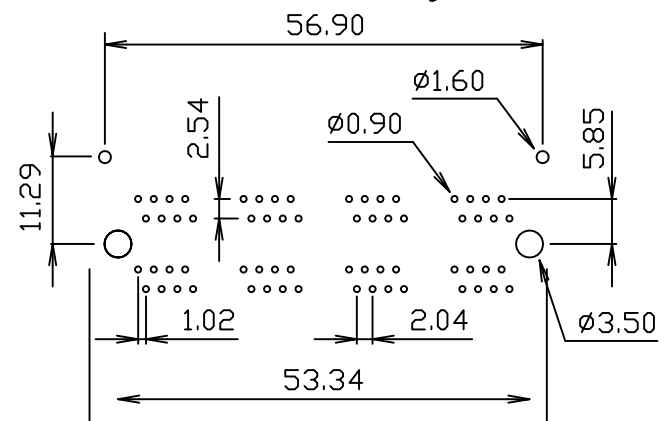

Multi-Port Top Entry Modular Jack

(Double Level, Shielded, 8 Port)

3708 Series

Material and Finish:

- * Housing: PBT Polyester UL94V-0 mixed Glass Fiber.
Standard Color: Black.
- * Contact: 0.45mm Diameter Phosphor Bronze
Plated with Hard Gold.
- * Shielded: 0.25mm Diameter Phosphor Bronze
Plated with Nickel or Tin/Lead.
- * Cavity confirms to FCC rules and regulations part 68,
subpart F.
- * RoHS compliant.

P.C.B. Hole Layout

Ordering Information

Series No.	No. of Position	No. of Contact	No. of Port	Contact Plating
3708	8	8	08	1
	8	8	8 Port 08	6 μ" 1
				15 μ" 2
				30 μ" 3
				50 μ" 4