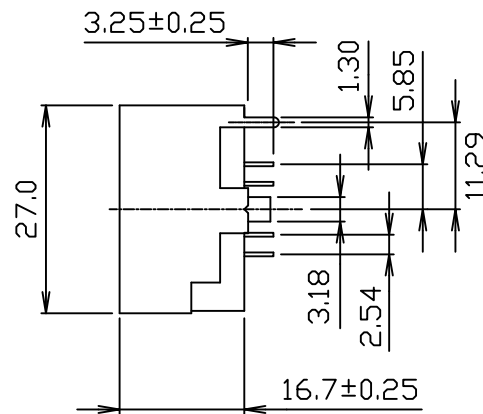

Multi-Port Top Entry Modular Jack

(Double Level, Shielded, 8 Port)

3708 Series

Material and Finish:

- * Housing: PBT Polyester UL94V-0 mixed Glass Fiber.
Standard Color: Black.
- * Contact: 0.45mm Diameter Phosphor Bronze
Plated with Hard Gold.
- * Shielded: 0.25mm Diameter Phosphor Bronze
Plated with Nickel or Tin/Lead.
- * Cavity confirms to FCC rules and regulations part 68,
subpart F.
- * RoHS compliant.

P.C.B. Hole Layout

Ordering Information

Series No.	No. of Position	No. of Contact	No. of Port	Contact Plating
3708	8	8	08	1
	8	8	8 Port 08	6 μ" 1
				15 μ" 2
				30 μ" 3
				50 μ" 4