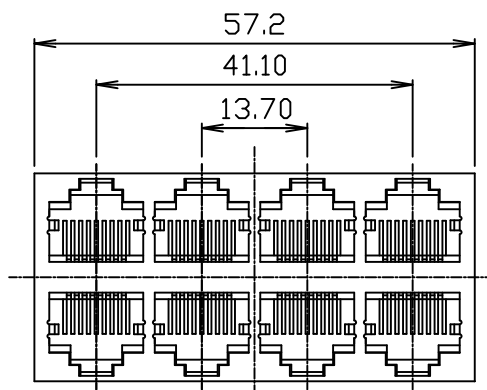

Multi-Port Top Entry Modular Jack

(Double Level, Shielded, 8 Port)

3708 Series

Material and Finish:

- * Housing: PBT Polyester UL94V-0 mixed Glass Fiber.
Standard Color: Black.
- * Contact: 0.45mm Diameter Phosphor Bronze
Plated with Hard Gold.
- * Shielded: 0.25mm Diameter Phosphor Bronze
Plated with Nickel or Tin/Lead.
- * Cavity confirms to FCC rules and regulations part 68,
subpart F.
- * RoHS compliant.

P.C.B. Hole Layout

Ordering Information

Series No.	No. of Position	No. of Contact	No. of Port	Contact Plating
3708	8	8	08	1
	8	8	8 Port 08	6 μ" 1
				15 μ" 2
				30 μ" 3
				50 μ" 4